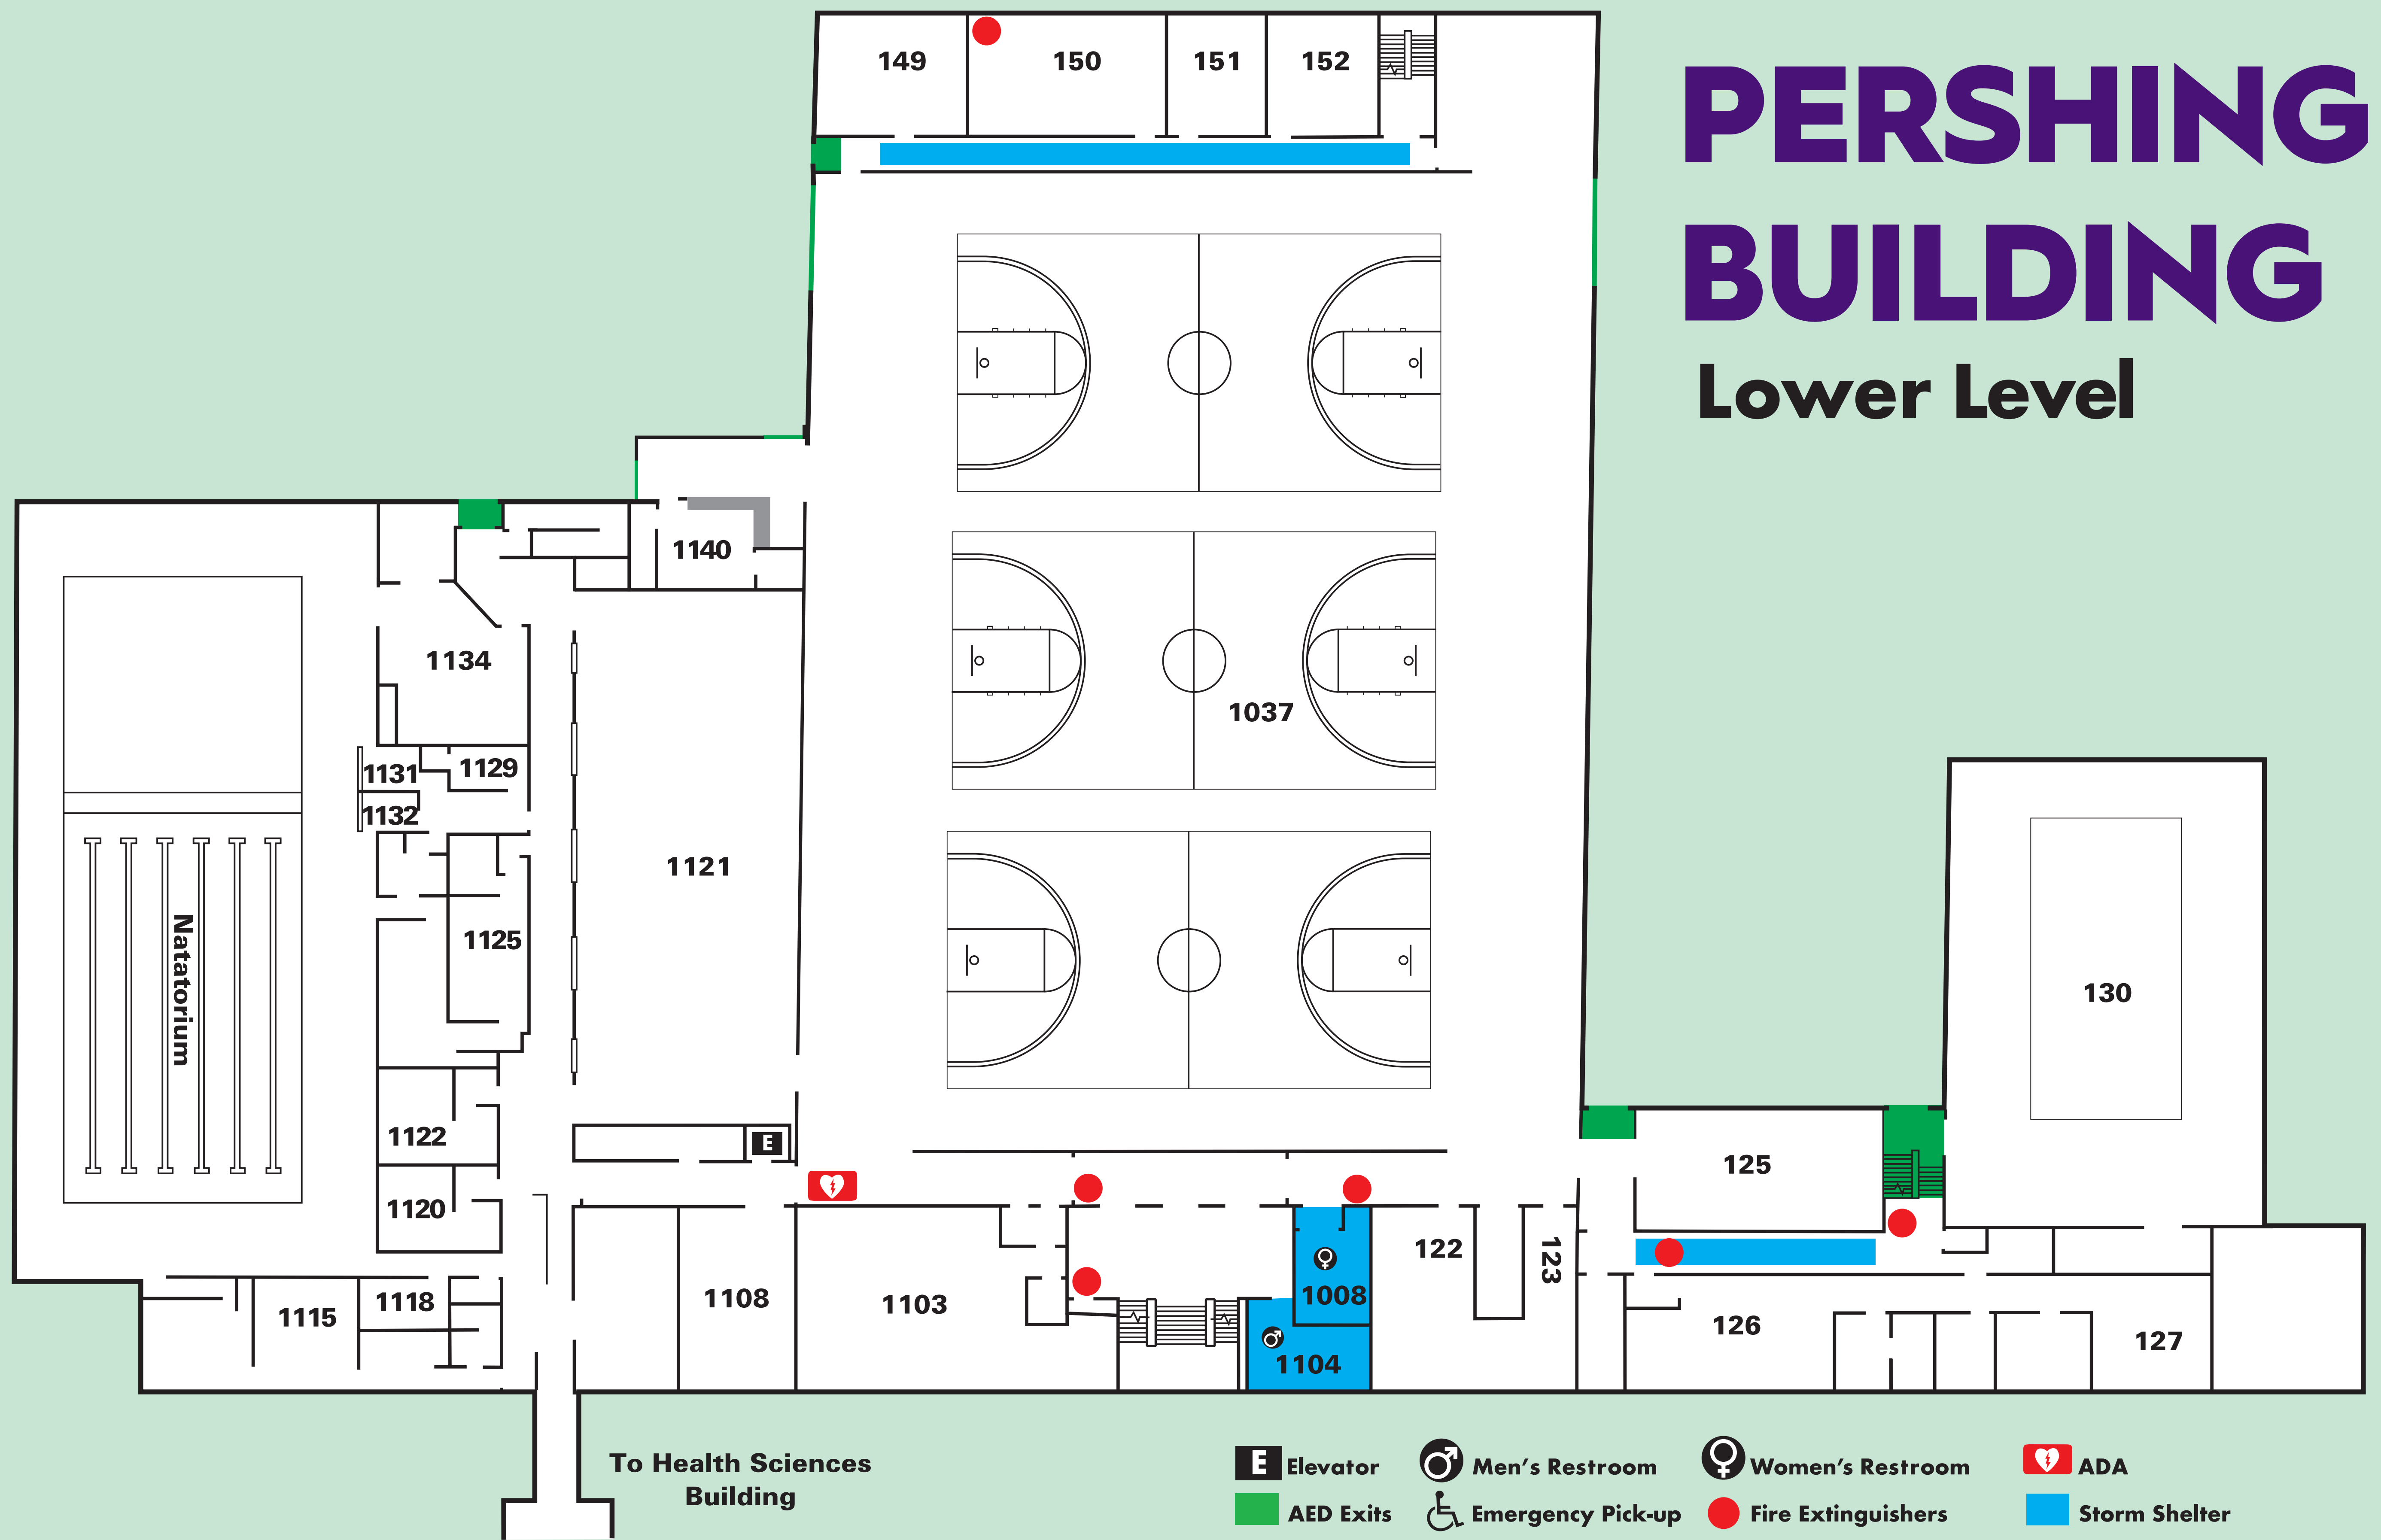

PERSHING BUILDING

Lower Level

- E** Elevator
- AED Exits**
- Men's Restroom**
- Emergency Pick-up**
- Women's Restroom**
- ADA**
- Fire Extinguishers**
- Storm Shelter**

PERSHING BUILDING

Lower Level

- E** Elevator
- AED Exits**
- Men's Restroom**
- Emergency Pick-up**
- Women's Restroom**
- ADA**
- Fire Extinguishers**
- Storm Shelter**