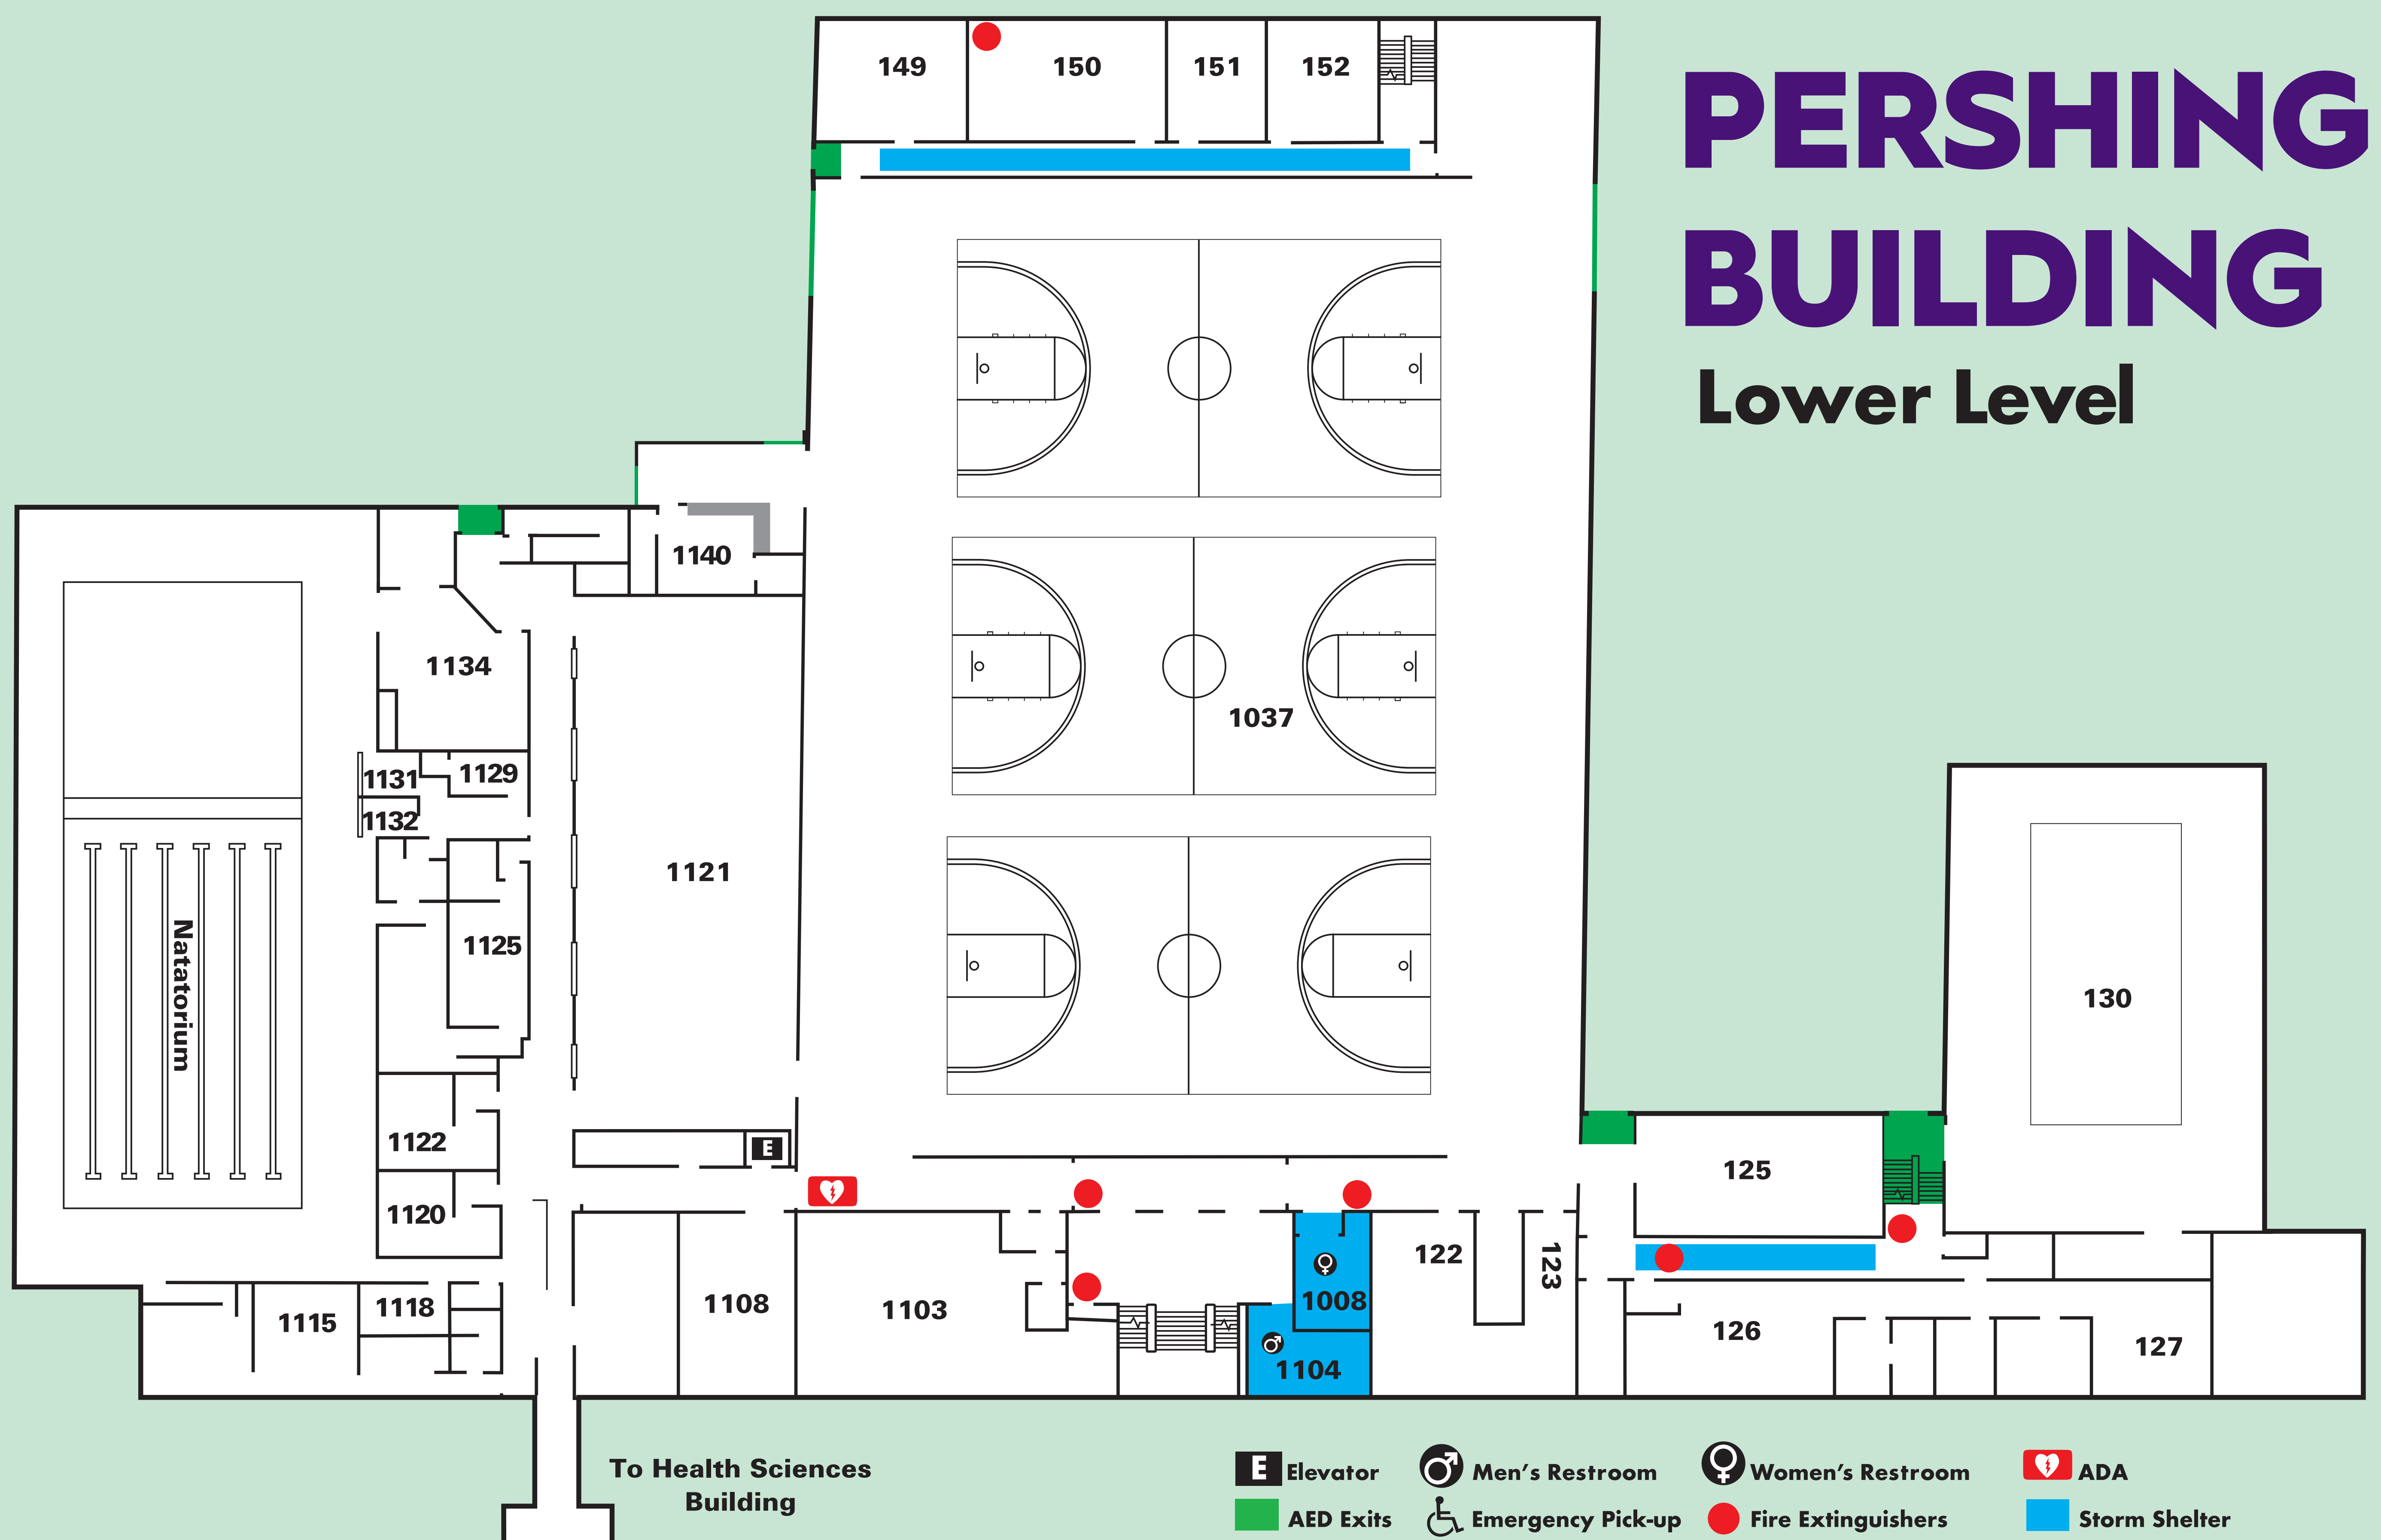

PERSHING BUILDING

Lower Level

- E** Elevator
- AED Exits**
- Men's Restroom**
- Emergency Pick-up**
- Women's Restroom**
- ADA**
- Fire Extinguishers**
- Storm Shelter**

PERSHING BUILDING

Lower Level

- E** Elevator
- AED Exits**
- Men's Restroom**
- Emergency Pick-up**
- Women's Restroom**
- ADA**
- Fire Extinguishers**
- Storm Shelter**