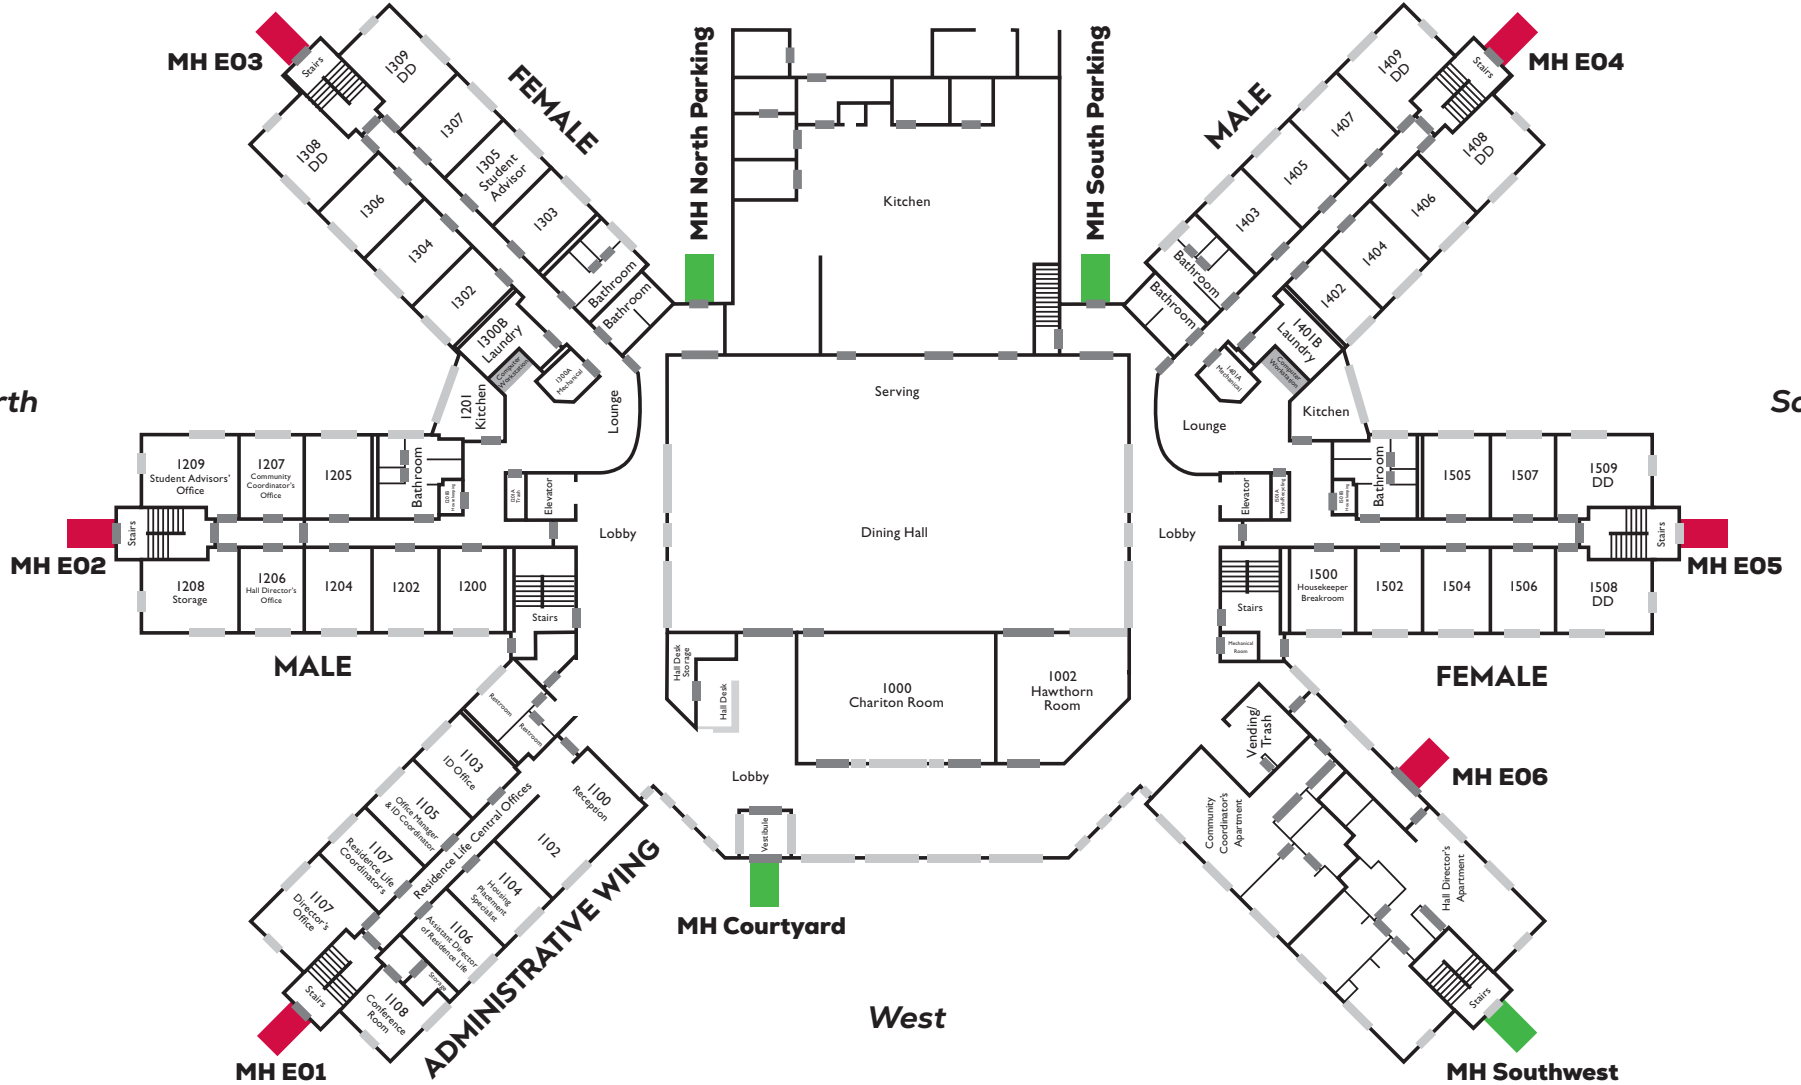

East

North

South

West

PERIMETER ACCESS

# Missouri Hall

## First Floor

**Red** – Exit Only

**Green** – Doors unlocked from 6 a.m.-10:30 p.m.  
ID card access permitted 10:30 p.m.-6 a.m.